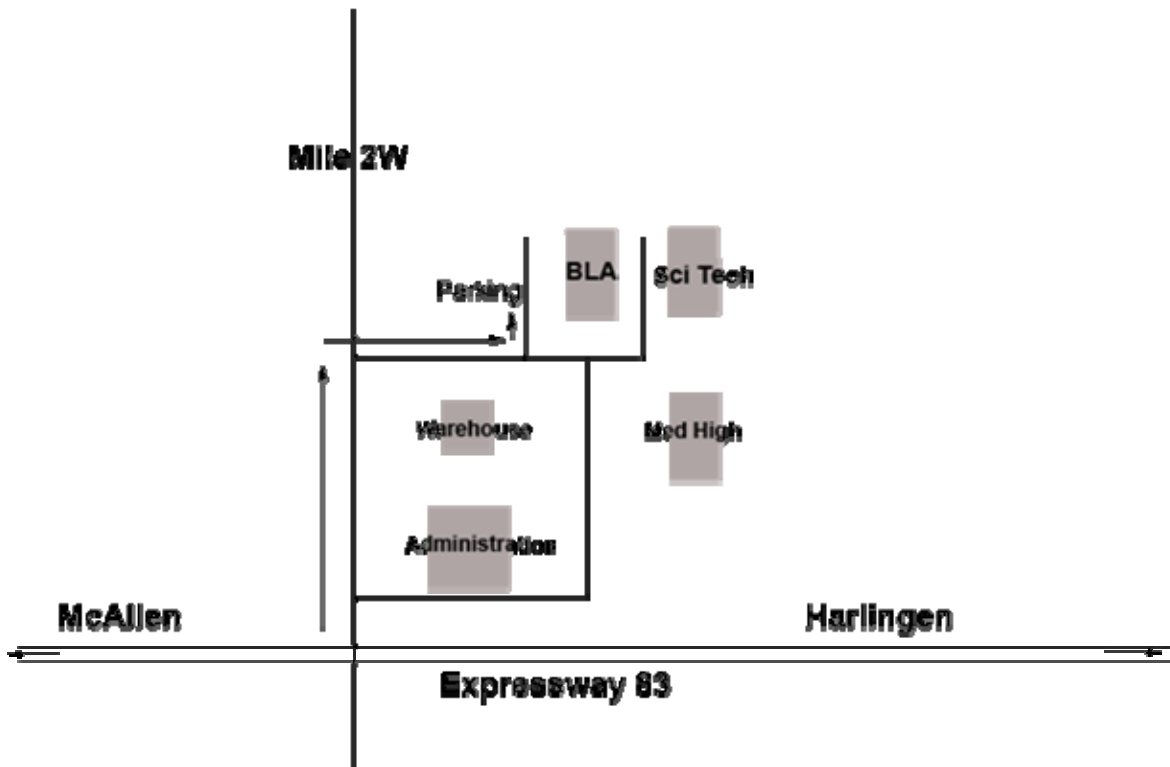

Directions to South Texas ISD

To Biblioteca Las Américas (BLA):

From McAllen: Expressway 83 EAST.

From Harlingen: Expressway 83 WEST.

Take the Mile 2W exit.

From the east, turn right on Mile 2W, from the west, turn left.

Turn right at the 2<sup>nd</sup> drive on the right.

Turn left into the parking lot. You may park anywhere behind the BLA building.

BLA direct telephone numbers:

956-514-4265

956-514-4266

956-514-4267

956-514-4268