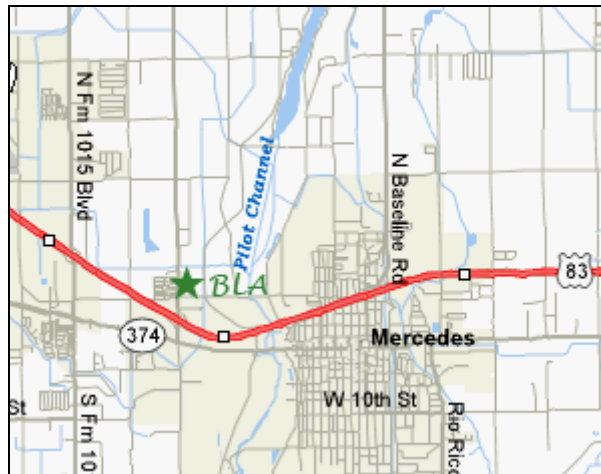

Directions to South Texas ISD

To Biblioteca Las Américas (BLA):

From McAllen: Expressway 83 EAST.

From Harlingen: Expressway 83 WEST.

Take the Mile 2W exit.

From the east, turn right on Mile 2W, from the west, turn left.

Turn right at the 2<sup>nd</sup> drive on the right.

Turn left into the parking lot. You may park anywhere behind the BLA building.

BLA direct telephone numbers:

956-514-4265

956-514-4266

956-514-4267

956-514-4268